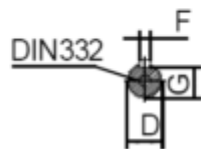

Data Sheet

Article number: 250301850226

Description: Kleedrive T3C 160L-2 18.5KW 2800 rpm
3x400/690V 50HZ IP55 B34 Eff=92,4%

Measures

A = 254	F = 12	P = 250
AA = 316	G = 37	R = 0
AC = Ø313	H = 160	S = -
AD = 404	HD = 244	T = M12
B = 254	K = Ø15	TBH = 187
C = 108	L = 650	TBS = 91
D = Ø42	M = 215	TBW = 162
E = 110	N = 180	